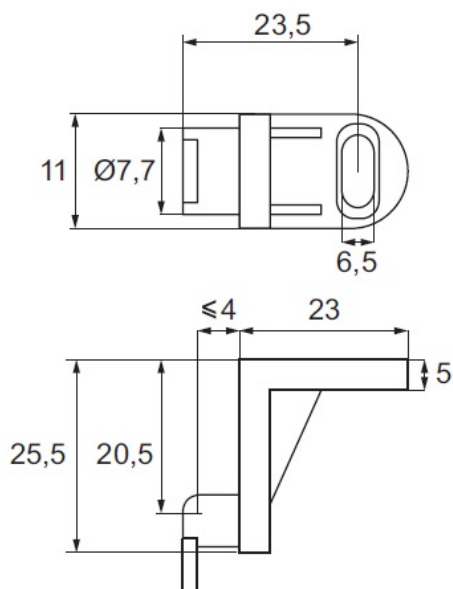

PRODUCT SHEET

Description:

Rear Panel Connector RV 3, Short Type, White Plast

Item number:

11.05.501-0

Units	Box	Carton	HS Code	Barcode
Pcs.	1000	5000	3926300090	 5704866014243

SISO A/S

Mileparken 11
DK-2740 Skovlunde
Denmark
VAT: DK 24786013